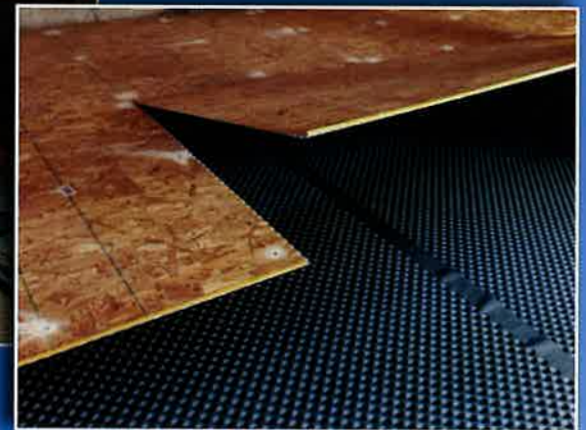

The Hot Floor™ is a specially insulated, padded barrier installed on top of your concrete basement floor, under the plywood and flooring. It is unique in that it actually gives you the warmth and comfortable feeling of a "hot floor", similar to the top floor of your home.

*The Hot Floor™ adds an insulated pocket under the floor keeping condensation and dampness out of your carpet. It is the perfect complement to your newly dry basement and new living or storage space.*